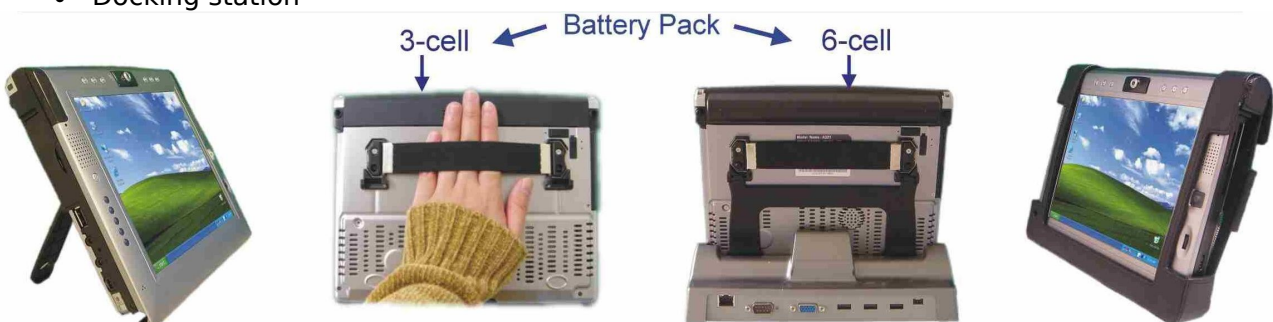

Product Description

Tablet PC BK8T and webpad BK8W are based on the same platform : 8.4" slate with 800 x 600 native resolution, rich IO and communication; they are full client and thin client slates providing a compromise between compactness and full screen for standard windows applications designed for 4:3 format screens

• Application Integration

- Windows XP pro version, it can run all Windows compatible applications. Windows XP pro is available until 2014 for embedded platforms
- Windows XP embedded version, used mostly on CF, it is a subset of XP pro. BK8 version takes 1Go space
- Linux Ubuntu

• Ease of Use

- Touchscreen, usable with pen or finger,
- 6 programmable function keys, scroll wheel
- Light (less than 1,2Kg) and easy to carry
- Multiple accessories for better usage
 - back stand
 - Hand strap
 - Extended battery
 - Docking station