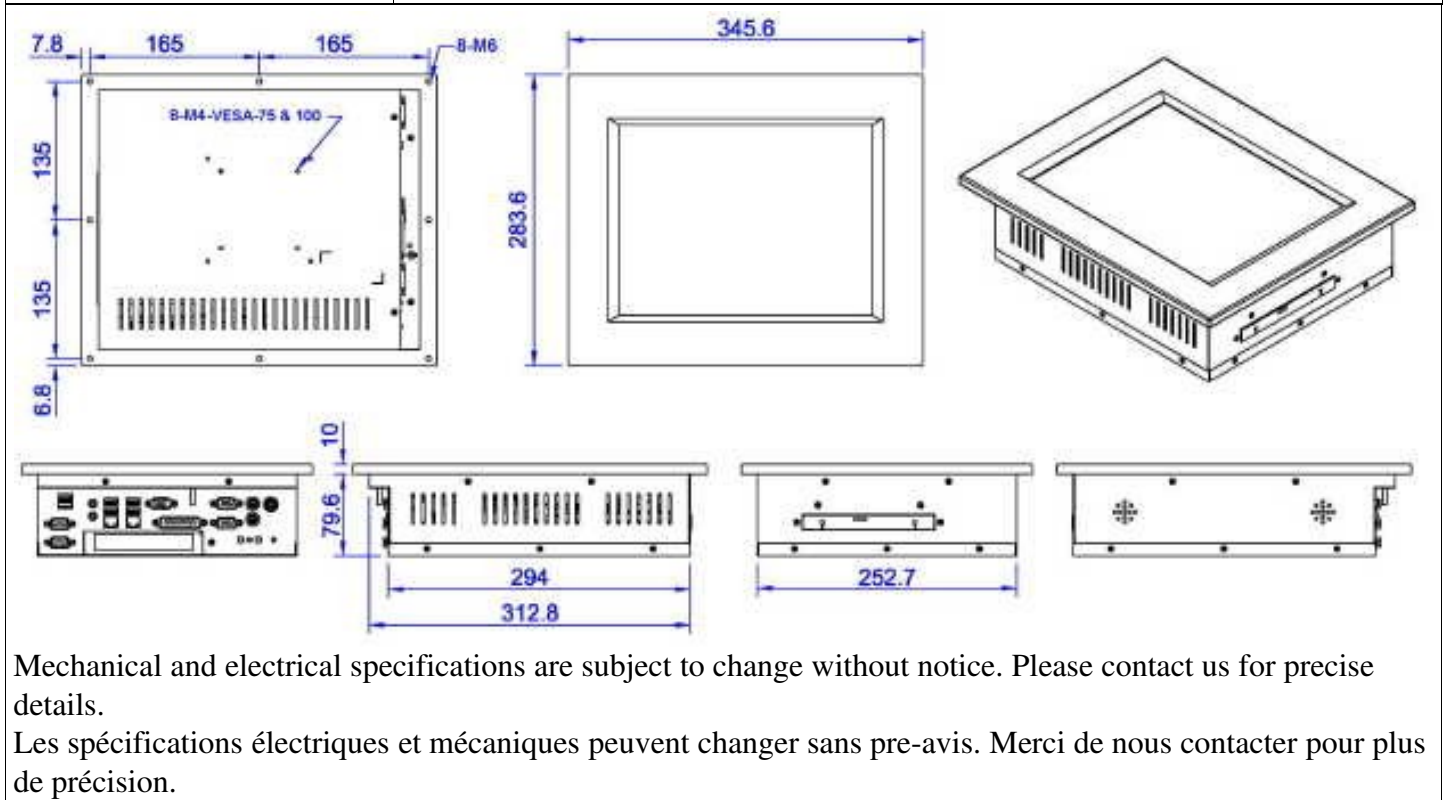

Rugged Panel PC – PPC-12RT5 – A Options FL / 15N / VP

- Very high stability and reliability
- Very long MTBF - 10 to 20 years of operation
- Capable to withstand high-temperature environment
- Capable to withstand severe and harsh environment vibration, shocks
- High resistance for water and dust IP68, NEMA-4, 12 (front face)
- 6-wire Resistive Touch screen